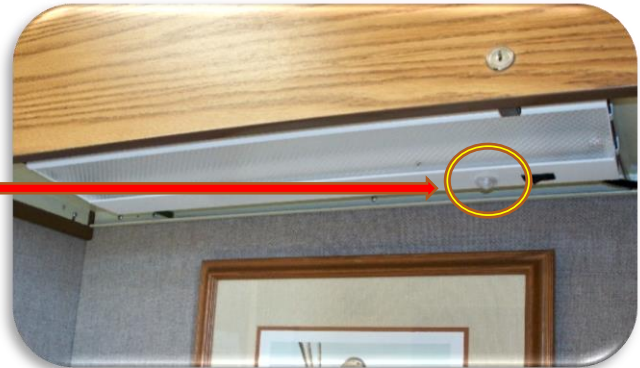

**1100 Series
Undershelf Task Light
T8 Fluorescent**

Standard Product Specifications:

- * 20 gauge steel construction
- * Powder coat finish (Standard colors: Neutralite, Black, White, and Steel Grey (light grey))
- * 9 ft Black Cord Set-straight plug RH
- * On / Off rocker switch (right)
- * Metalized (foil) reflector
- * Pattern 12 acrylic prismatic lens
- * Premium T8 lamps (1" dia.) 4100K
- * Energy efficient electronic ballast
- * One set of mounting rails, or screws
- * One cord management clip
- * Three year warranty on fixture (Lamps are not warranted)

Available Options and Accessories

- * Deluxe linear prismatic lens
- * 90 degree SW rotation plug
- * Occupancy sensor
- * Center, or left cord exit
- * 3500K, and 5000K Lamps (upon request)
- * Additional cord management clips
- * Daisy chain interconnect