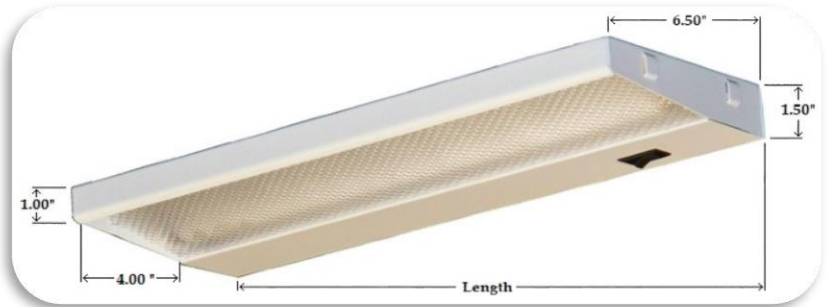

**1100 Series
Undershelf Task Light
T8 Fluorescent**

Standard Product Specifications:

- * 20 gauge steel construction
- * Powder coat finish (Standard colors: Neutralite, Black, White, and Steel Grey (light grey))
- * 9 ft Black Cord Set-straight plug RH
- * On / Off rocker switch (right)
- * Metalized (foil) reflector
- * Pattern 12 acrylic prismatic lens
- * Premium T8 lamps (1" dia.) 4100K
- * Energy efficient electronic ballast
- * One set of mounting rails, or screws
- * One cord management clip
- * Three year warranty on fixture (Lamps are not warranted)

Available Options and Accessories

- * Deluxe linear prismatic lens
- * 90 degree SW rotation plug
- * Occupancy sensor
- * Center, or left cord exit
- * 3500K, and 5000K Lamps (upon request)
- * Additional cord management clips
- * Daisy chain interconnect

Product Information:

<u>Model Number</u>	<u>Fixture Length</u>	<u>Shelf Width</u>	<u>Lamp Length</u>	<u>Lamp Wattage</u>
1118	18.20"	24"	18"	15
1124	24.20"	30" & 36"	24"	17
1130	30.20"	36" & 42"	24"	17
1136	36.20"	42" & 48"	36"	25
1142	42.20"	48" & 60"	36"	25
1148	48.20"	60"	48"	32