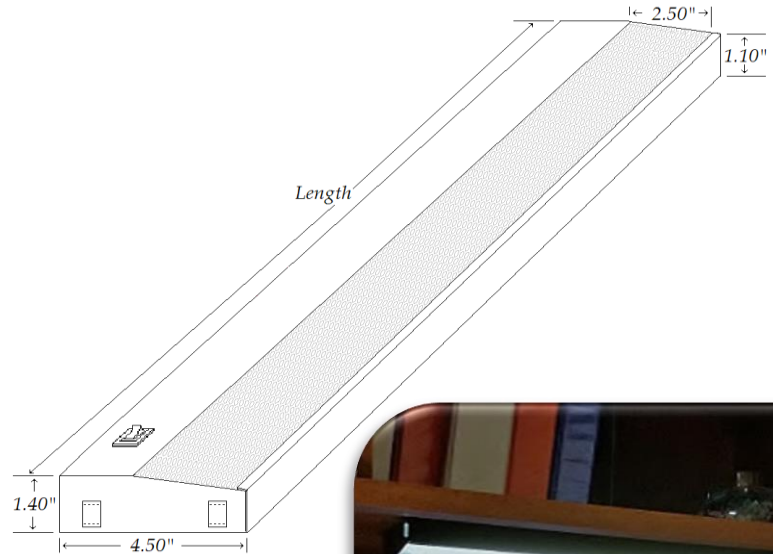

**1700 Series
Under Shelf Task Light
T5 Fluorescent**

Standard Product Specifications

- ~ 22 gauge steel construction
- ~ Powder coat finish North Star Black
- ~ 9 ft Black Cord (90° SW Rotation)
(Center Cord Exit)
- ~ On / Off rocker switch (right)
- ~ Metalized (foil) reflector
- ~ Pattern 12 acrylic prismatic lens
- ~ Premium T5 lamps (5/8" diameter)
- ~ Energy efficient electronic ballast
- ~ One set of mounting rails for metal,
or 1 set of screws for wood shelves
- ~ One cord management clip
- ~ **Five year warranty on fixture (ballast and lamps)**

<u>Model Number</u>	<u>Fixture Length</u>	<u>Shelf Width</u>	<u>Lamp Length</u>	<u>Lamp Wattage</u>
1722	22.55"	24" & 30"	22.40"	14
1734	34.35"	36" & 42"	34.20"	21
1746	46.15"	48" & 60"	46.00"	28

Primarily designed for energy savings, these economical lights conform to the National Electrical Code, and are UL & cUL listed.