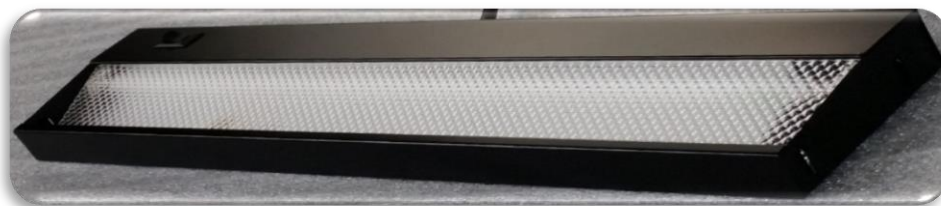

**1700 Series
Under Shelf Task Light
T5 Fluorescent**

Standard Product Specifications

- ~ 22 gauge steel construction
- ~ Powder coat finish North Star Black
- ~ 9 ft Black Cord (90° SW Rotation)
(Center Cord Exit)
- ~ On / Off rocker switch (right)
- ~ Metalized (foil) reflector
- ~ Pattern 12 acrylic prismatic lens
- ~ Premium T5 lamps (5/8" diameter)
- ~ Energy efficient electronic ballast
- ~ One set of mounting rails for metal,
or 1 set of screws for wood shelves
- ~ One cord management clip
- ~ **Five year warranty on fixture (ballast and lamps)**

Available Options and Accessories

- ~ 3500K, and 5000K Lamps (upon request)
- ~ Occupancy sensor
- ~ Daisy chain interconnect
- ~ Offshore Upgrade
- ~ Additional cord management clips

Product Information

<u>Model Number</u>	<u>Fixture Length</u>	<u>Shelf Width</u>	<u>Lamp Length</u>	<u>Lamp Wattage</u>
1722	22.55"	24" & 30"	22.40"	14
1734	34.35"	36" & 42"	34.20"	21
1746	46.15"	48" & 60"	46.00"	28

Primarily designed for energy savings, these economical lights conform to the National Electrical Code, and are UL & cUL listed.