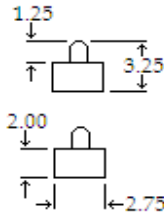

Display Lighting Chart

Single Top Lamp

| HQL | Fixture | Fluorescent | T8 |
|-------|---------|-------------|---------|
| PN | Length | Lamp | LED |
| 12091 | 10.75" | F6T5 | NA |
| 12181 | 20.00" | F15T8 | LED7T8 |
| 12241 | 26.00" | F17T8 | LED9T8 |
| 12361 | 38.00" | F25T8 | LED12T8 |
| 12481 | 50.00" | F32T8 | LED15T8 |