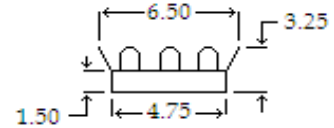

HQL	Fixture	Fluorescent	T8
PN	Length	Lamp	LED
12183	19.50"	F15T8	LED7T8
12243	25.50"	F17T8	LED9T8
12363	37.50"	F25T8	LED12T8
12483	49.50"	F32T8	LED15T8