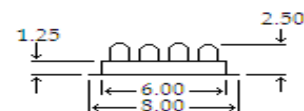

HQL	Fixture	Fluorescent	T8
PN	Length	Lamp	LED
12864	88.00"	F32T8	LED15T8