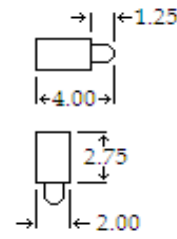

Quad Top Lamp

| HQL | Fixture | Fluorescent | T8 |
|-------|---------|-------------|---------|
| PN | Length | Lamp | LED |
| 12364 | 38.00" | F15T8 | LED9T8 |
| 12484 | 50.00" | F17T8 | LED12T8 |
| 12724 | 74.00" | F25T8 | LED15T8 |

Single Side Lamp

| HQL | Fixture | Fluorescent | T8 |
|-------|---------|-------------|---------|
| PN | Length | Lamp | LED |
| 12187 | 20.00" | F15T8 | LED7T8 |
| 12247 | 26.00" | F17T8 | LED9T8 |
| 12367 | 38.00" | F25T8 | LED12T8 |
| 12487 | 50.00" | F32T8 | LED15T8 |