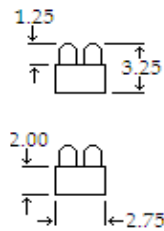

HQL	Fixture	Fluorescent	T8
PN	Length	Lamp	LED
12092	10.75"	F6T5	NA
12182	20.00"	F15T8	LED7T8
12242	26.00"	F17T8	LED9T8
12362	38.00"	F25T8	LED12T8
12482	50.00"	F32T8	LED15T8