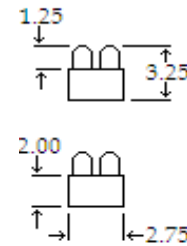

HQL	Fixture	Fluorescent	T8
PN	Length	Lamp	LED
12364	38.00"	F15T8	LED9T8
12484	50.00"	F17T8	LED12T8
12724	74.00"	F25T8	LED15T8