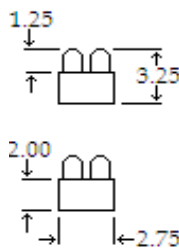

HQL	Fixture	Fluorescent	T8
PN	Length	Lamp	LED
12302	32.00"	F17T8	LED9T8
12422	44.00"	F25T8	LED12T8
12722	74.00"	F32T8	LED15T8