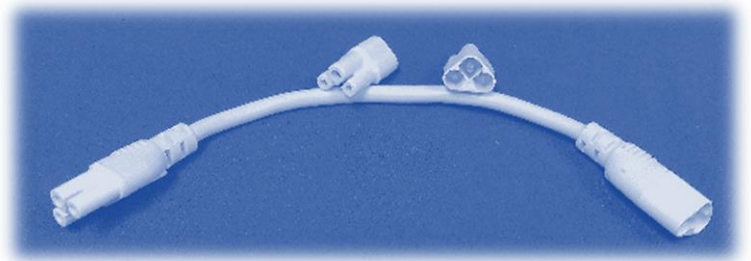

**500 Series
Display Lighting
T5 Integrated LED Light Fixtures**

Standard Product Specifications:

- Light Weight Aluminum Housing
- Color temperature 6000 to 6500 Kelvin
- Frosted lens eliminates pixelation
- Lens is covered with removable plastic to prevent damage.
- Input voltage AC 100 to 120 volts
- Energy Savings of up to 75% versus conventional lighting
- Mounting clips and hardware included
- UL listed as a Portable LED Fixture
- 5 year warranty on fixture**

Available Options and Accessories

- 6' White Cord
- 9' White Cord
- 9" Interconnect Cord
- End to End Connector

Product Information:

<u>Model Number</u>	<u>Fixture Length</u>	<u>Fixture Wattage</u>	<u>LED Quantity</u>
521	21.50"	7	52
533	33.50"	12	84
545	45.50"	15	108

Up to 200 watts of these fixtures can be interconnected, using only one 6' or 9' cord, and one interconnect cord, or one end to end connector per pair.